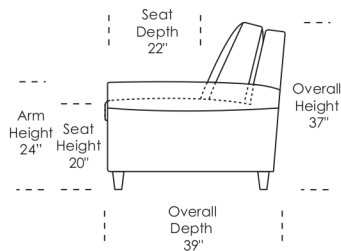

Standard Comfort Sleeper®

Features:

- Featuring the patented Tiffany 24/7™ platform sleep system
- Room to stretch out with true 80 inches of bedroom-length sleeping surface
- Ultimate comfort on four inches of plush, high-density foam mattress
- Zero wall clearance
- Quick-ship delivery
- Single-needle top-stitch
- High-density, high-resiliency foam seat cushions
- Loose back and seat cushions
- Lifetime warranty on frame
- 10-year mechanism warranty

Mattress Options:

- Premier with Crypton® ticking
- Gel
- Tempur-Pedic®

Cushion Options:

- High-density, high-resiliency foam seat cushions encased in down and down back cushions available

Leg Options:

- Wood legs available in Walnut, Espresso or Acorn finish

Please use actual leather, fabric, Crypton®, Sunbrella® and Ultrasuede® swatches when specifying furniture as the colors shown may vary due to the printing process.

* Picture shows left arm seated. Please specify left or right arm seated when ordering.

All orders are in seated position.

† Dotted lines for Queen Plus sizes indicates the number of seats.

All dimensions are approximate and subject to change.

Tiffany 24/7™ Convertible mechanism, U.S. Patents #6904628, #8893323, #9468303, #9668585. Additional patents pending.

V.FALLMKT17
Scale:
1/8 inch = 1 foot