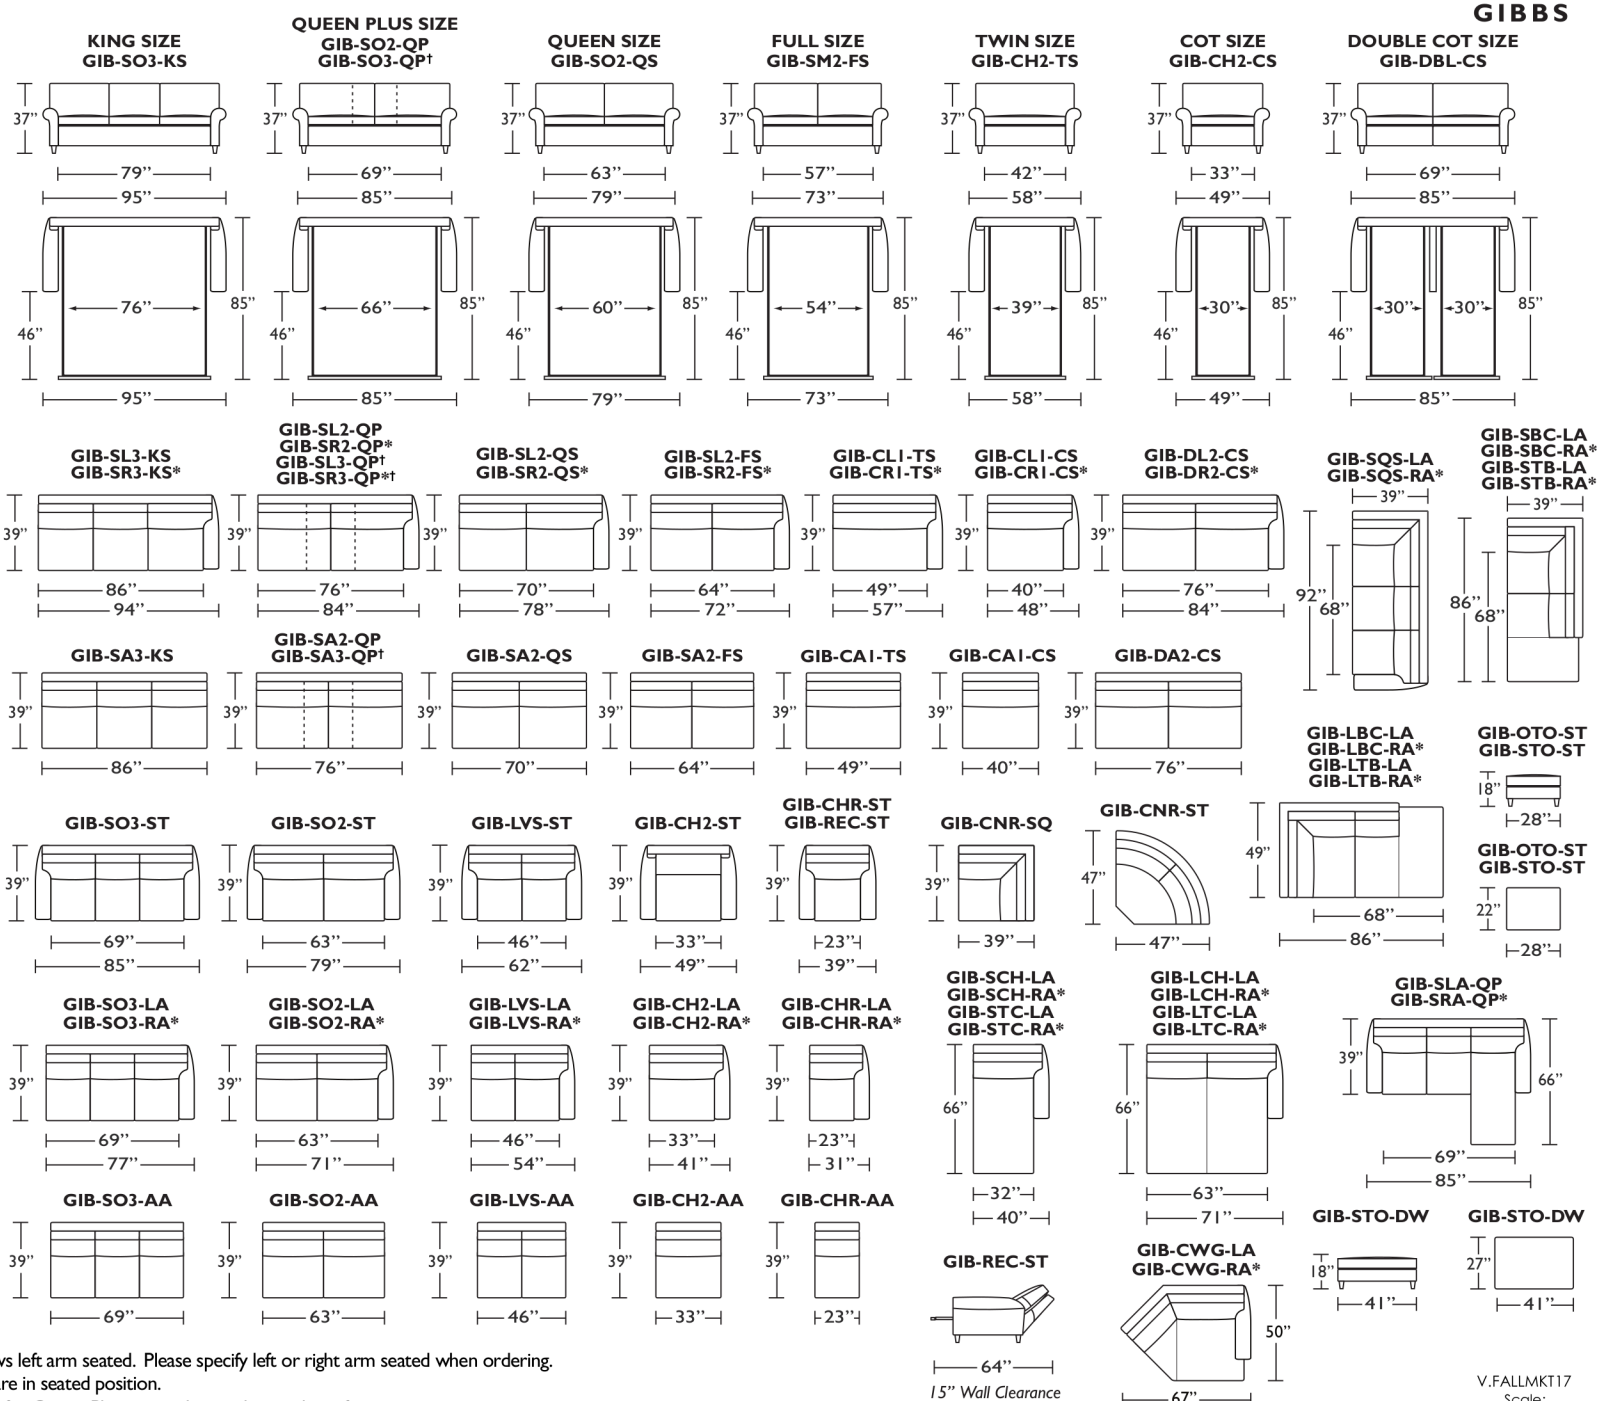

Standard Comfort Sleeper®

Features:

- Featuring the patented Tiffany 24/7™ platform sleep system
- Room to stretch out with true 80 inches of bedroom-length sleeping surface
- Ultimate comfort on four inches of plush, high-density foam mattress
- Zero wall clearance
- Quick-ship delivery
- Single-needle top-stitch
- High-density, high-resiliency foam seat cushions
- Loose back and seat cushions
- Lifetime warranty on frame
- 10-year mechanism warranty

Mattress Options:

- Premier with Crypton® ticking
- Gel
- Tempur-Pedic®

Cushion Options:

- High-density, high-resiliency foam seat cushions encased in down and down back cushions available

Leg Options:

- Wood legs available in Walnut, Espresso or Acorn finish

Please use actual leather, fabric, Crypton®, Sunbrella® and Ultrasuede® swatches when specifying furniture as the colors shown may vary due to the printing process.

* Picture shows left arm seated. Please specify left or right arm seated when ordering.

All orders are in seated position.

† Dotted lines for Queen Plus sizes indicates the number of seats.

All dimensions are approximate and subject to change.

Tiffany 24/7™ Convertible mechanism, U.S. Patents #6904628, #8893323, #9468303, #9668585. Additional patents pending.

V.FALLMKT17
Scale:
1/8 inch = 1 foot